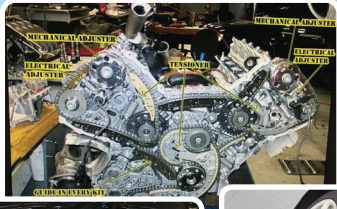

Hans Auto Motive INC.

COMPLETE AUTOMOTIVE DIAGNOSTIC CENTRE
WHEEL ALIGNMENT & D.O.T INSPECTION CENTRE

- ◉ Wheel Alignment
- ◉ Oil Change
- ◉ Brakes
- ◉ Engine Tune Up
- ◉ AC Repair
- ◉ Exhaust Work
- ◉ Detailing
- ◉ Car Wash
- ◉ Rust Proofing
- ◉ Engine & Transmission Tune Ups
- ◉ New & Used Tires