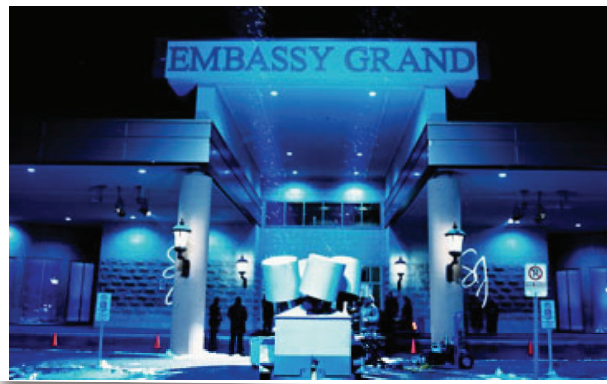

EMBASSY GRAND

CONVENTION CENTRE

GTA's largest banquet facility

- Now offering in-house South Asian cuisine
- Dedicated lobbies / washrooms for each hall
- Event planner included in pricing
- Beautiful outdoor Gazebo and Waterfall area
- Large grand canopy entrance
- Highest grade dividers to minimize noise transfer
- More on-site parking than any other facility
- Large, branded hotel on premises
- Doorman and valet parking available